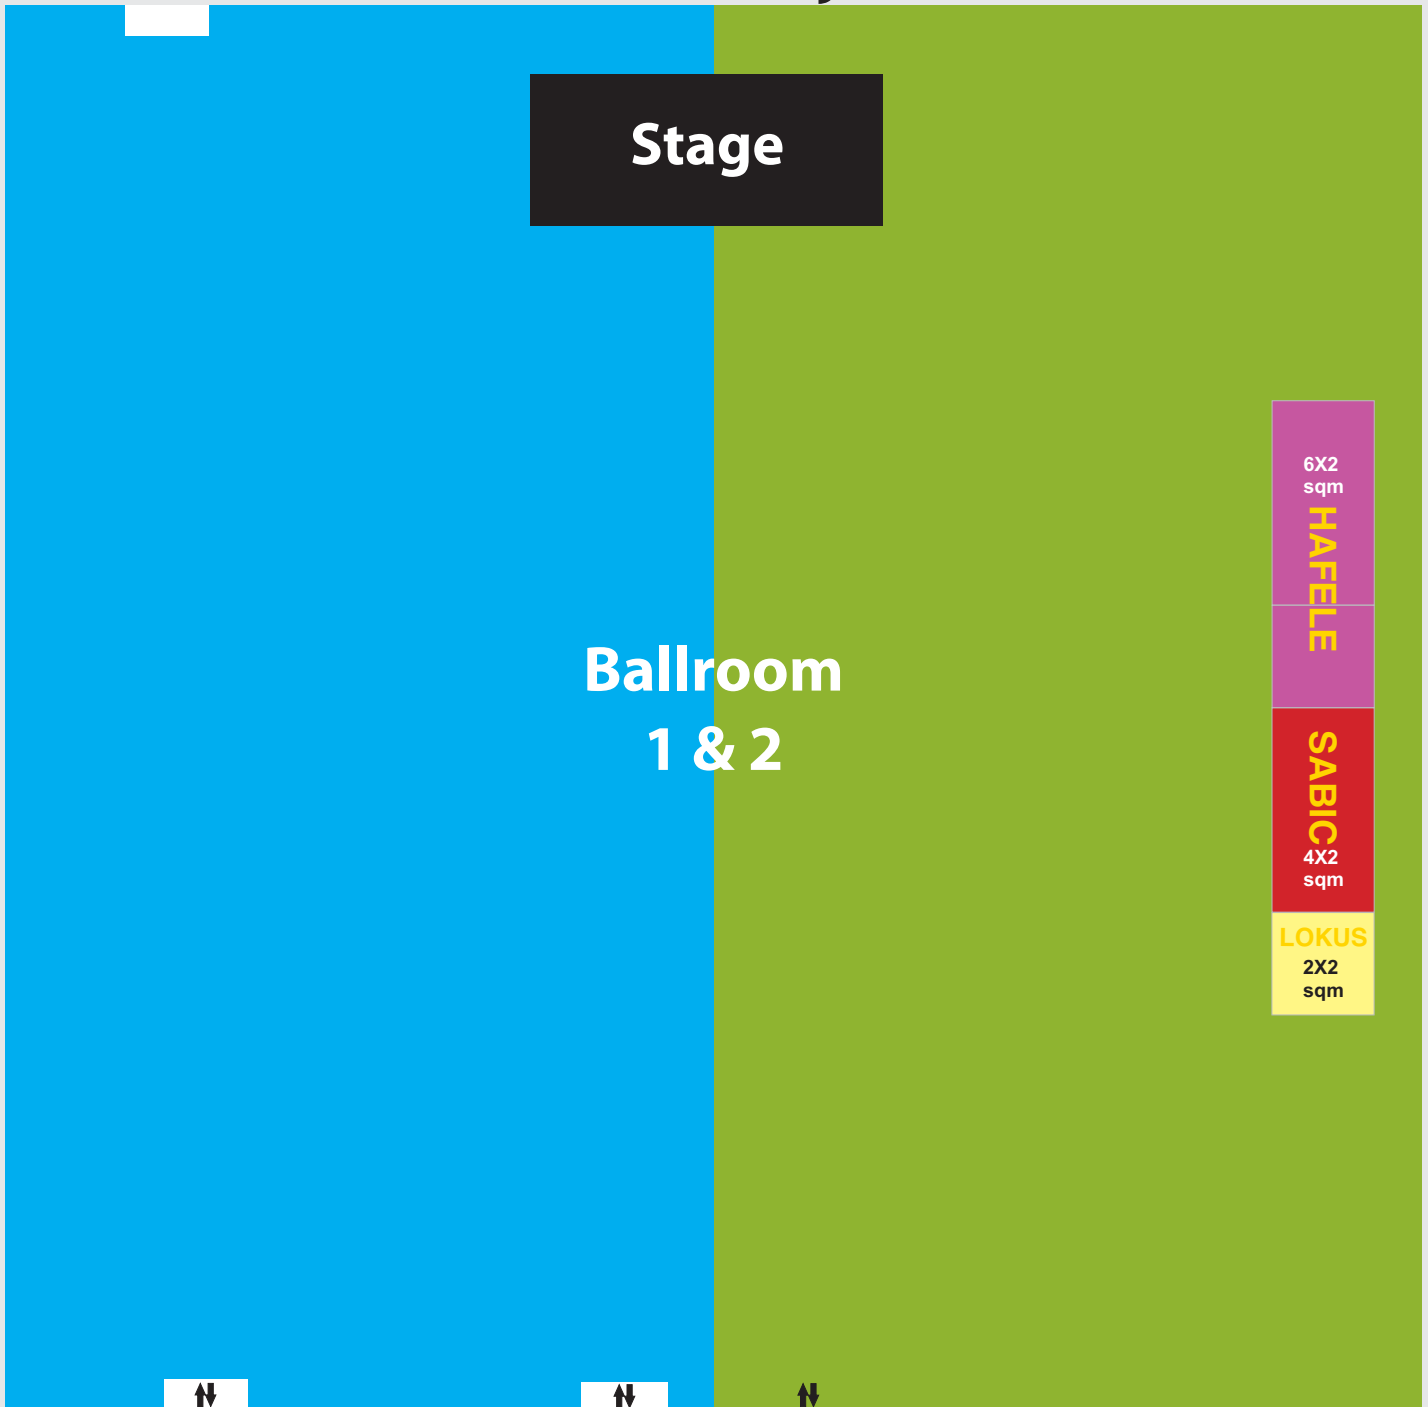

# Design Conclave 2008

25-26 September, 2008  
InterContinental The Grand | Mumbai

## Conclave Layout

Principal  
Sponsor

**HÄFELE**

Competition  
Sponsor

SABIC  
Innovative  
Plastics™

Associate  
Sponsor

Lokusdesign  
The Growth Catalyst

Conference Kit  
Sponsor